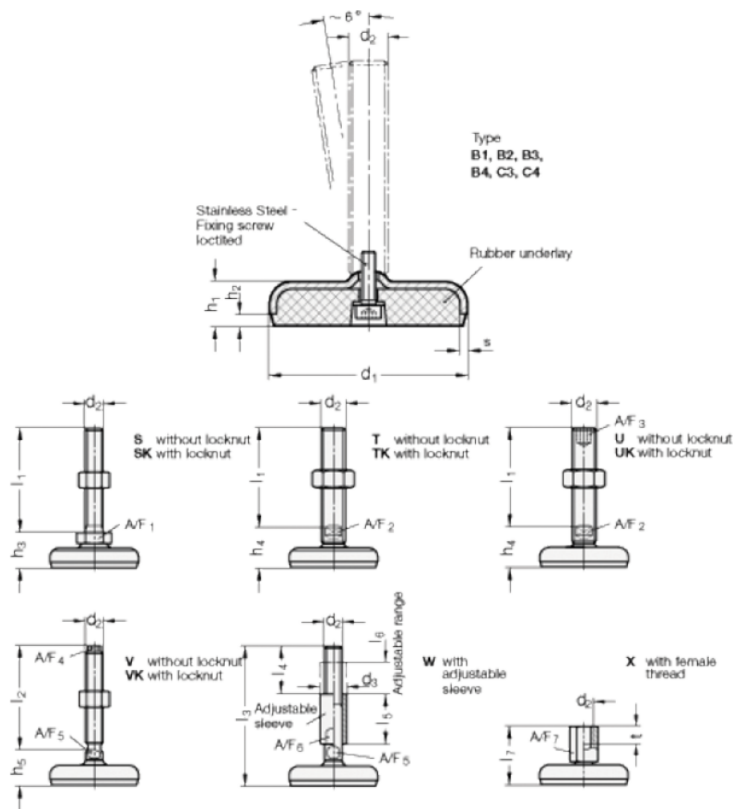

Article number: 2031120M20150B1TK
 Description: E+G levelling foot
 GN 31-120-M20-150-B1-TK
 Note: TK With nut, Wrench flat at the bottom

Measures

A/F2	=	15
d1	=	120
d2	=	20
h1	=	22
h2	=	6
h4 +4.0/0	=	39
l2	=	150
s	=	4